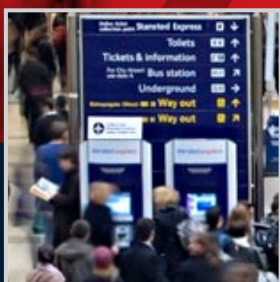

# Secure Remote Video Monitoring

Australia's First Choice for high-security, back-to-base video monitoring.

- Real-Time Remote Virtual Patrols
- High Resolution Video Verification
- 3.1 Megapixel Hemispheric Technology
- Secure and Private Network

Secure Remote Video Monitoring

RemoteGUARD is Australia's first choice  
for high-security, back-to-base video  
monitoring.

Find out more at

[www.remoteguard.com.au](http://www.remoteguard.com.au)

Or contact your local RemoteGUARD installer